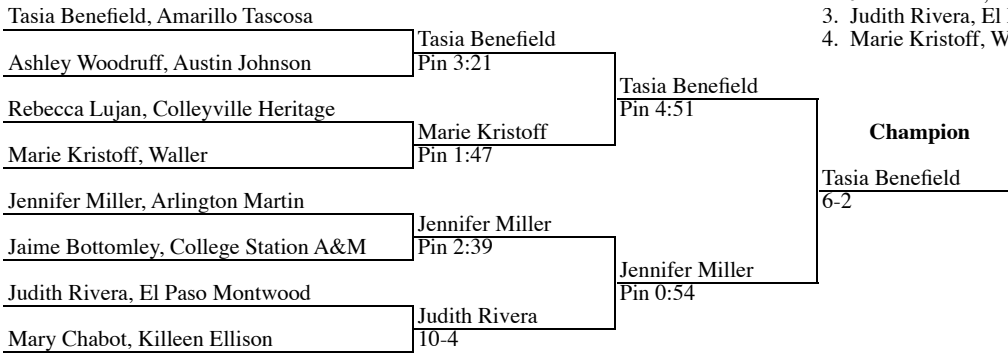

2002 Wrestling Champions 148 Weight Class

1. Tasia Benefield, Amarillo Tascosa
2. Jennifer Miller, Arlington Martin
3. Judith Rivera, El Paso Montwood
4. Marie Kristoff, Waller