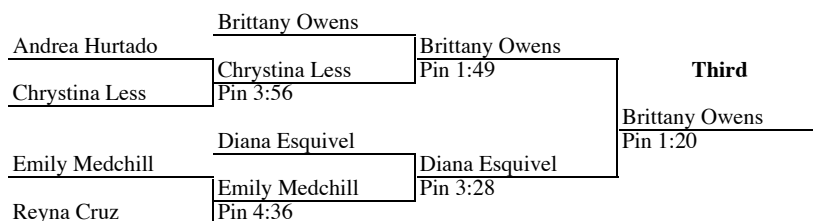

2002 Wrestling Champions 110 Weight Class

1. Tabithia Ramsey, Austin Lanier
2. Brandi Brown, Arlington
3. Brittany Owens, Amarillo Palo Duro
4. Diana Esquivel, El Paso Montwood