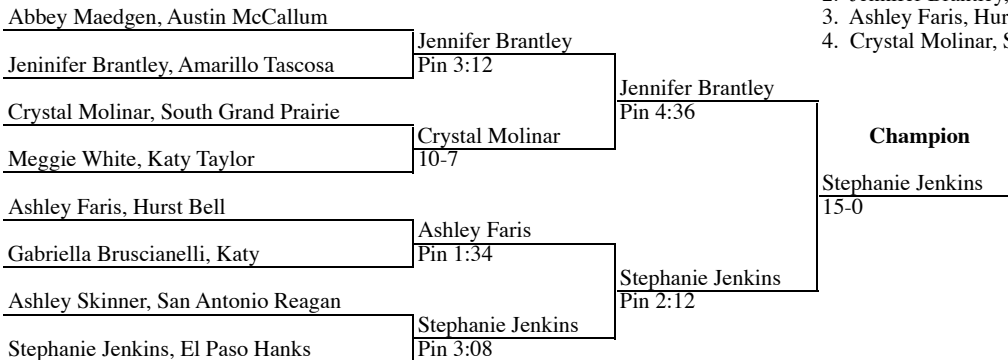

2002 Wrestling Champions 95 Weight Class

1. Stormy Grear, Amarillo Palo Duro
2. Crystal Valdez, Amarillo Caprock
3. Melissa Terry, Katy
4. Laurie Ashby, Katy Taylor

2002 Wrestling Champions 102 Weight Class

1. Stephanie Jenkins, El Paso Hanks
2. Jennifer Brantley, Amarillo Tascosa
3. Ashley Faris, Hurst Bell
4. Crystal Molinar, South Grand Prairie

2002 Wrestling Champions 110 Weight Class

1. Tabithia Ramsey, Austin Lanier
2. Brandi Brown, Arlington
3. Brittany Owens, Amarillo Palo Duro
4. Diana Esquivel, El Paso Montwood