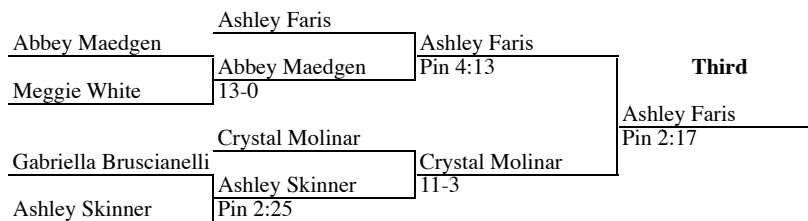

2002 Wrestling Champions 102 Weight Class

1. Stephanie Jenkins, El Paso Hanks
2. Jennifer Brantley, Amarillo Tascosa
3. Ashley Faris, Hurst Bell
4. Crystal Molinar, South Grand Prairie