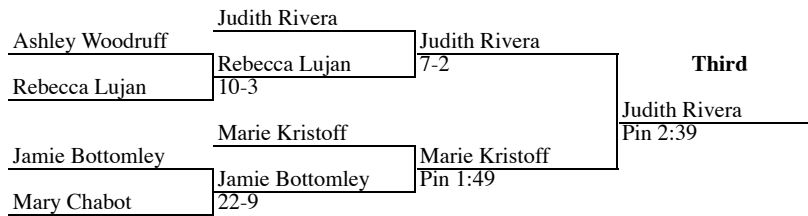

2002 Wrestling Champions 148 Weight Class

1. Tasia Benefield, Amarillo Tascosa
2. Jennifer Miller, Arlington Martin
3. Judith Rivera, El Paso Montwood
4. Marie Kristoff, Waller