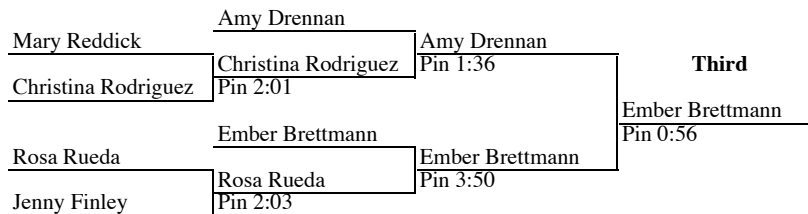

2002 Wrestling Champions 165 Weight Class

1. Angela Whitley, Killeen Ellison
2. Diana Reveles, El Paso Hanks
3. Ember Brettmann, Arlington Houston
4. Amy Drennan, Conroe Oak Ridge