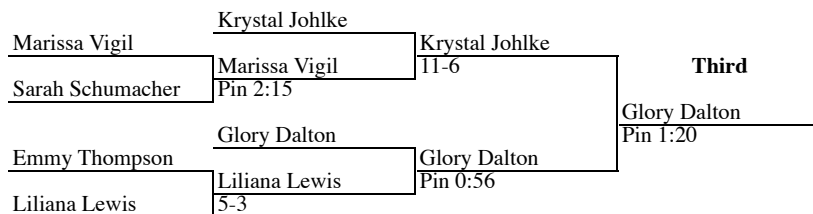

2002 Wrestling Champions 138 Weight Class

1. Houston Shepherd, Amarillo Tascosa
2. Diana Mato, Katy Taylor
3. Glory Dalton, Arlington Houston
4. Krystal Johlke, Austin Bowie