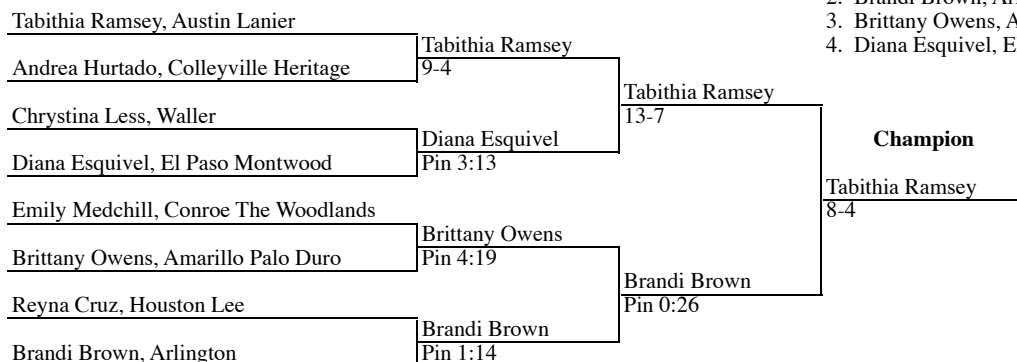

2002 Wrestling Champions 95 Weight Class

1. Stormy Grear, Amarillo Palo Duro
2. Crystal Valdez, Amarillo Caprock
3. Melissa Terry, Katy
4. Laurie Ashby, Katy Taylor

2002 Wrestling Champions 102 Weight Class

1. Stephanie Jenkins, El Paso Hanks
2. Jennifer Brantley, Amarillo Tascosa
3. Ashley Faris, Hurst Bell
4. Crystal Molinar, South Grand Prairie

2002 Wrestling Champions 110 Weight Class

1. Tabithia Ramsey, Austin Lanier
2. Brandi Brown, Arlington
3. Brittany Owens, Amarillo Palo Duro
4. Diana Esquivel, El Paso Montwood