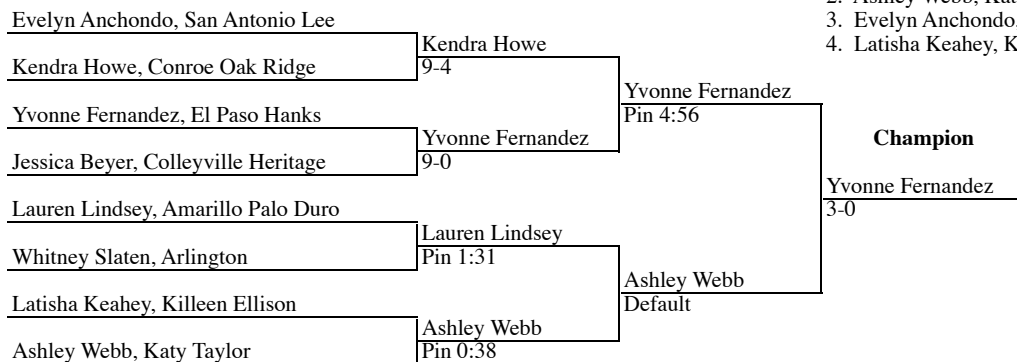

2002 Wrestling Champions 95 Weight Class

1. Stormy Grear, Amarillo Palo Duro
2. Crystal Valdez, Amarillo Caprock
3. Melissa Terry, Katy
4. Laurie Ashby, Katy Taylor

2002 Wrestling Champions 102 Weight Class

1. Stephanie Jenkins, El Paso Hanks
2. Jennifer Brantley, Amarillo Tascosa
3. Ashley Faris, Hurst Bell
4. Crystal Molinar, South Grand Prairie

2002 Wrestling Champions 110 Weight Class

1. Tabithia Ramsey, Austin Lanier
2. Brandi Brown, Arlington
3. Brittany Owens, Amarillo Palo Duro
4. Diana Esquivel, El Paso Montwood

2002 Wrestling Champions 119 Weight Class

1. Yvonne Fernandez, El Paso Hanks
2. Ashley Webb, Katy Taylor
3. Evelyn Anchondo, San Antonio Lee
4. Latisha Keahey, Killeen Ellison

2002 Wrestling Champions 128 Weight Class