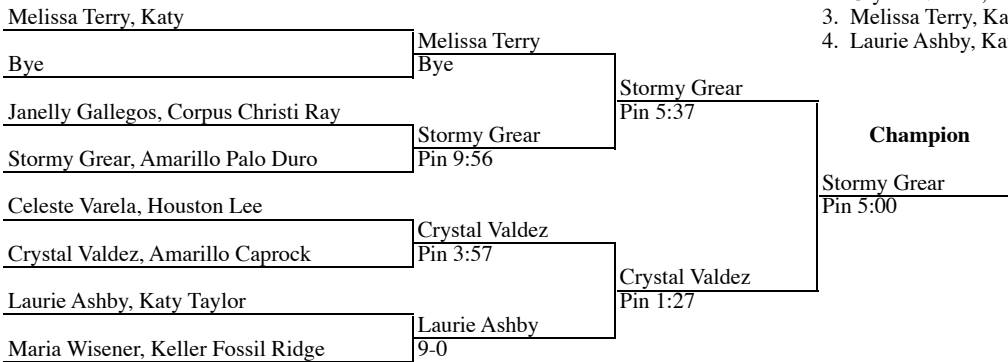

2002 Wrestling Champions 95 Weight Class

1. Stormy Grear, Amarillo Palo Duro
2. Crystal Valdez, Amarillo Caprock
3. Melissa Terry, Katy
4. Laurie Ashby, Katy Taylor

2002 Wrestling Champions 102 Weight Class

1. Stephanie Jenkins, El Paso Hanks
2. Jennifer Brantley, Amarillo Tascosa
3. Ashley Faris, Hurst Bell
4. Crystal Molinar, South Grand Prairie

2002 Wrestling Champions 110 Weight Class

1. Tabithia Ramsey, Austin Lanier
2. Brandi Brown, Arlington
3. Brittany Owens, Amarillo Palo Duro
4. Diana Esquivel, El Paso Montwood