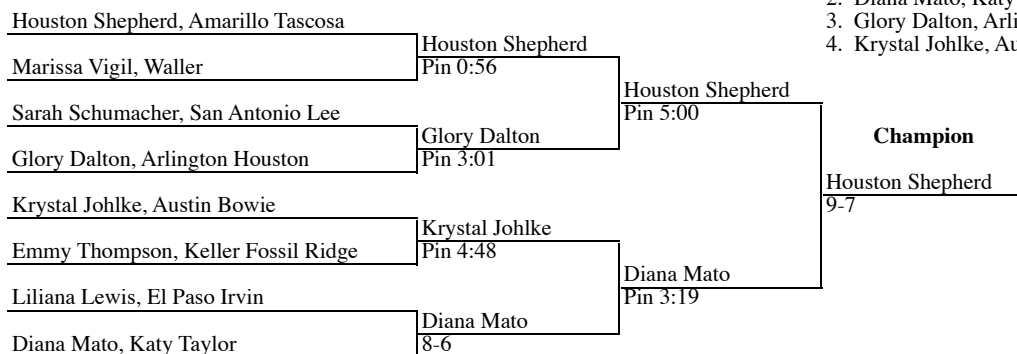

2002 Wrestling Champions 138 Weight Class

1. Houston Shepherd, Amarillo Tascosa
2. Diana Mato, Katy Taylor
3. Glory Dalton, Arlington Houston
4. Krystal Johlke, Austin Bowie