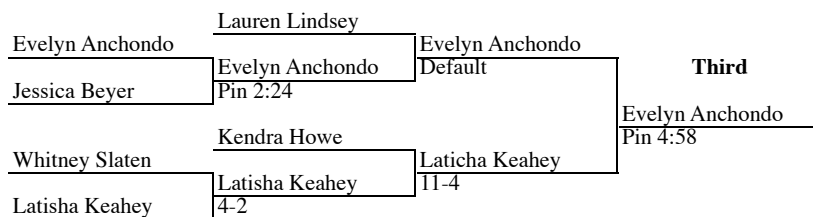

2002 Wrestling Champions 119 Weight Class

1. Yvonne Fernandez, El Paso Hanks
2. Ashley Webb, Katy Taylor
3. Evelyn Anchondo, San Antonio Lee
4. Latisha Keahey, Killeen Ellison