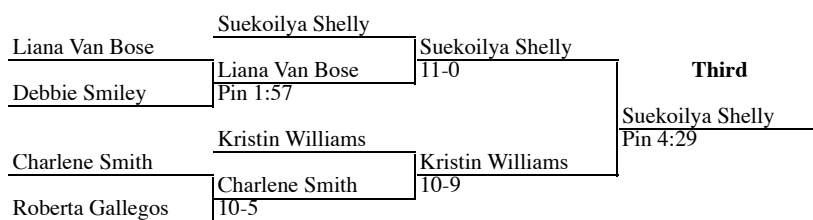

2002 Wrestling Champions 128 Weight Class

1. Linse Meadows, Katy
2. Astrid Gomez, Hereford
3. Suekoilya Shelly, Hurst Bell
4. Kristin Williams, Conroe The Woodlands