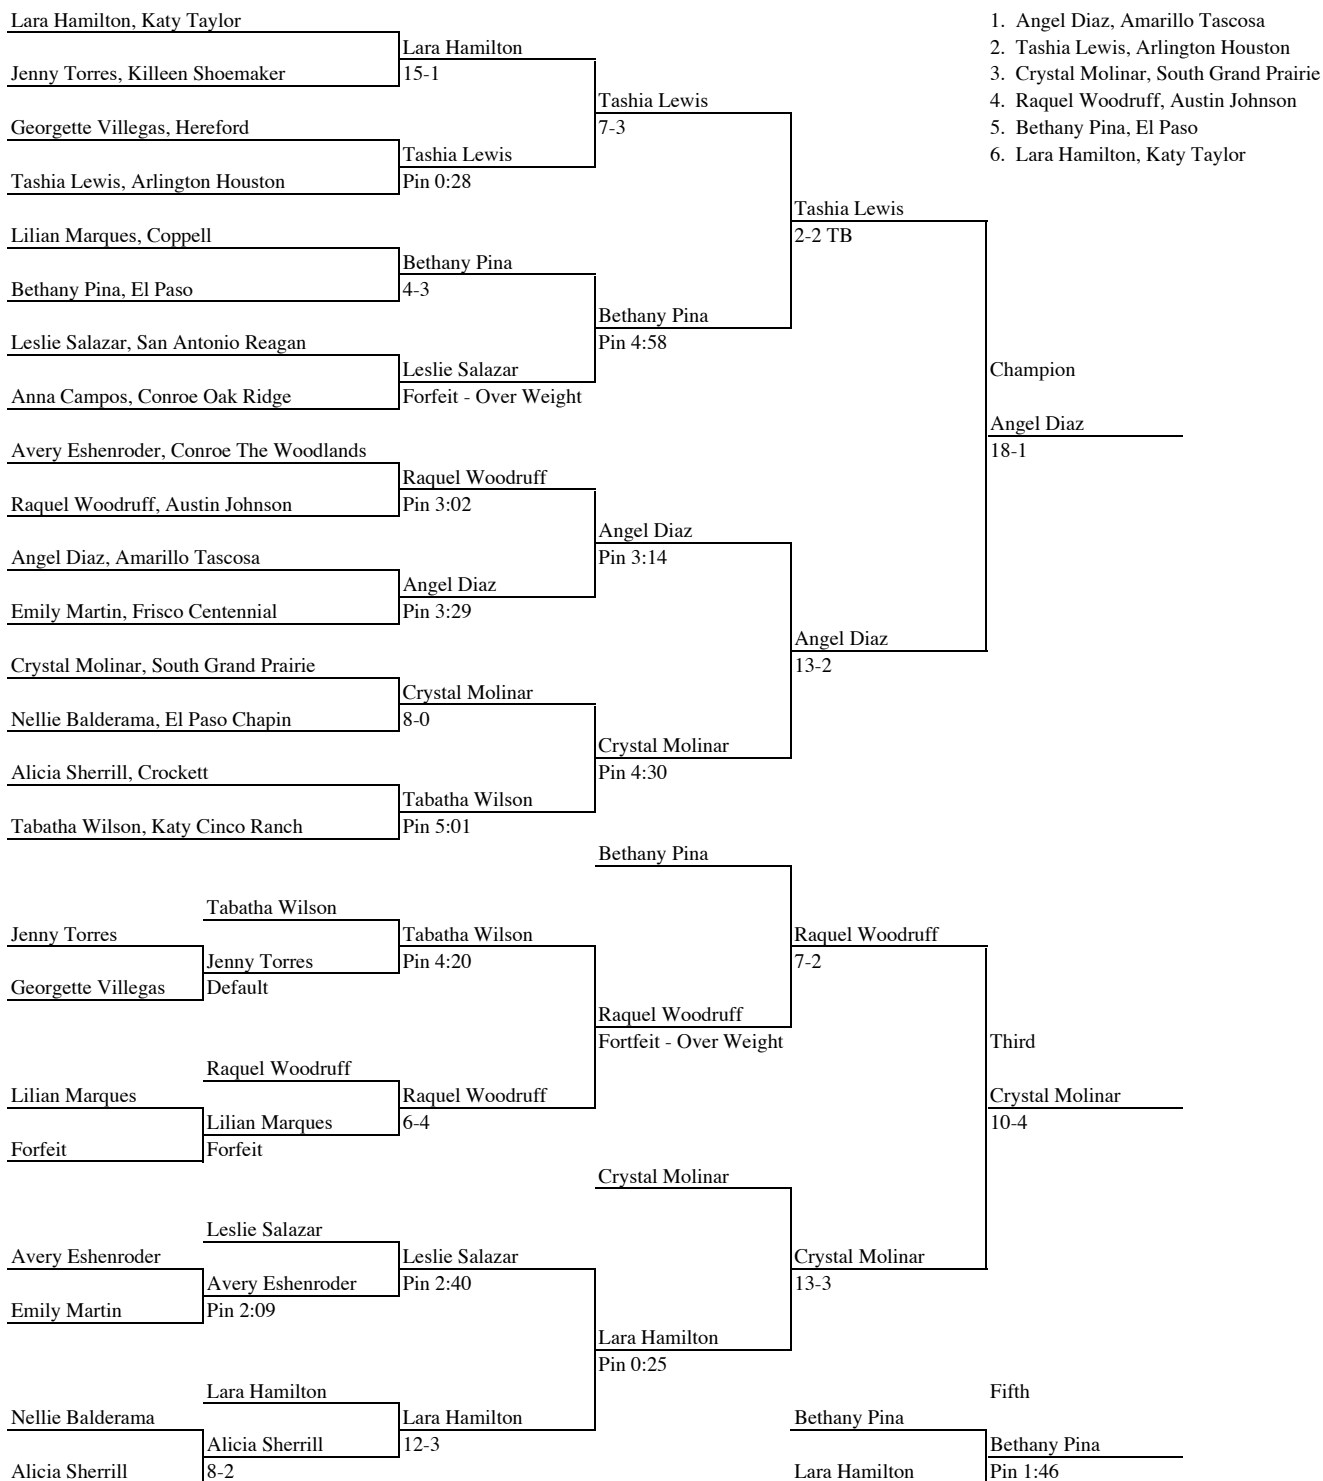

2005 Wrestling Champions 110 Weight Class