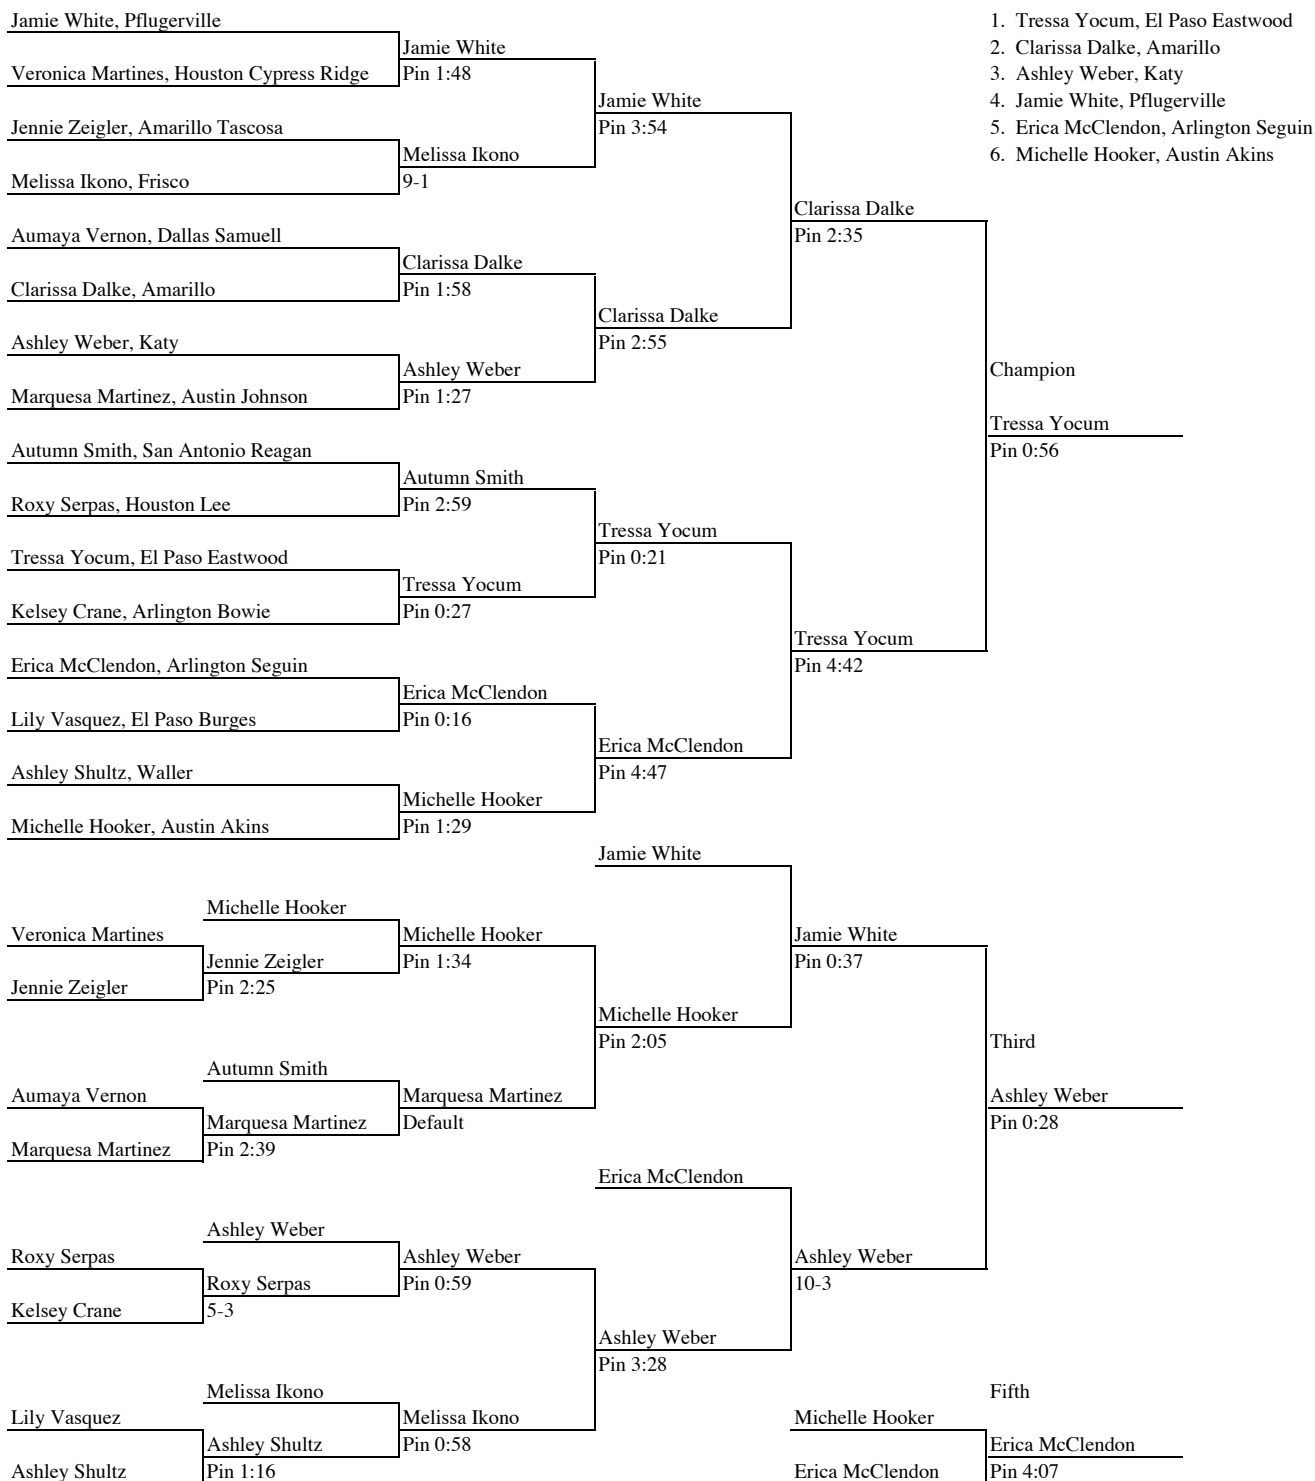

2005 Wrestling Champions 165 Weight Class