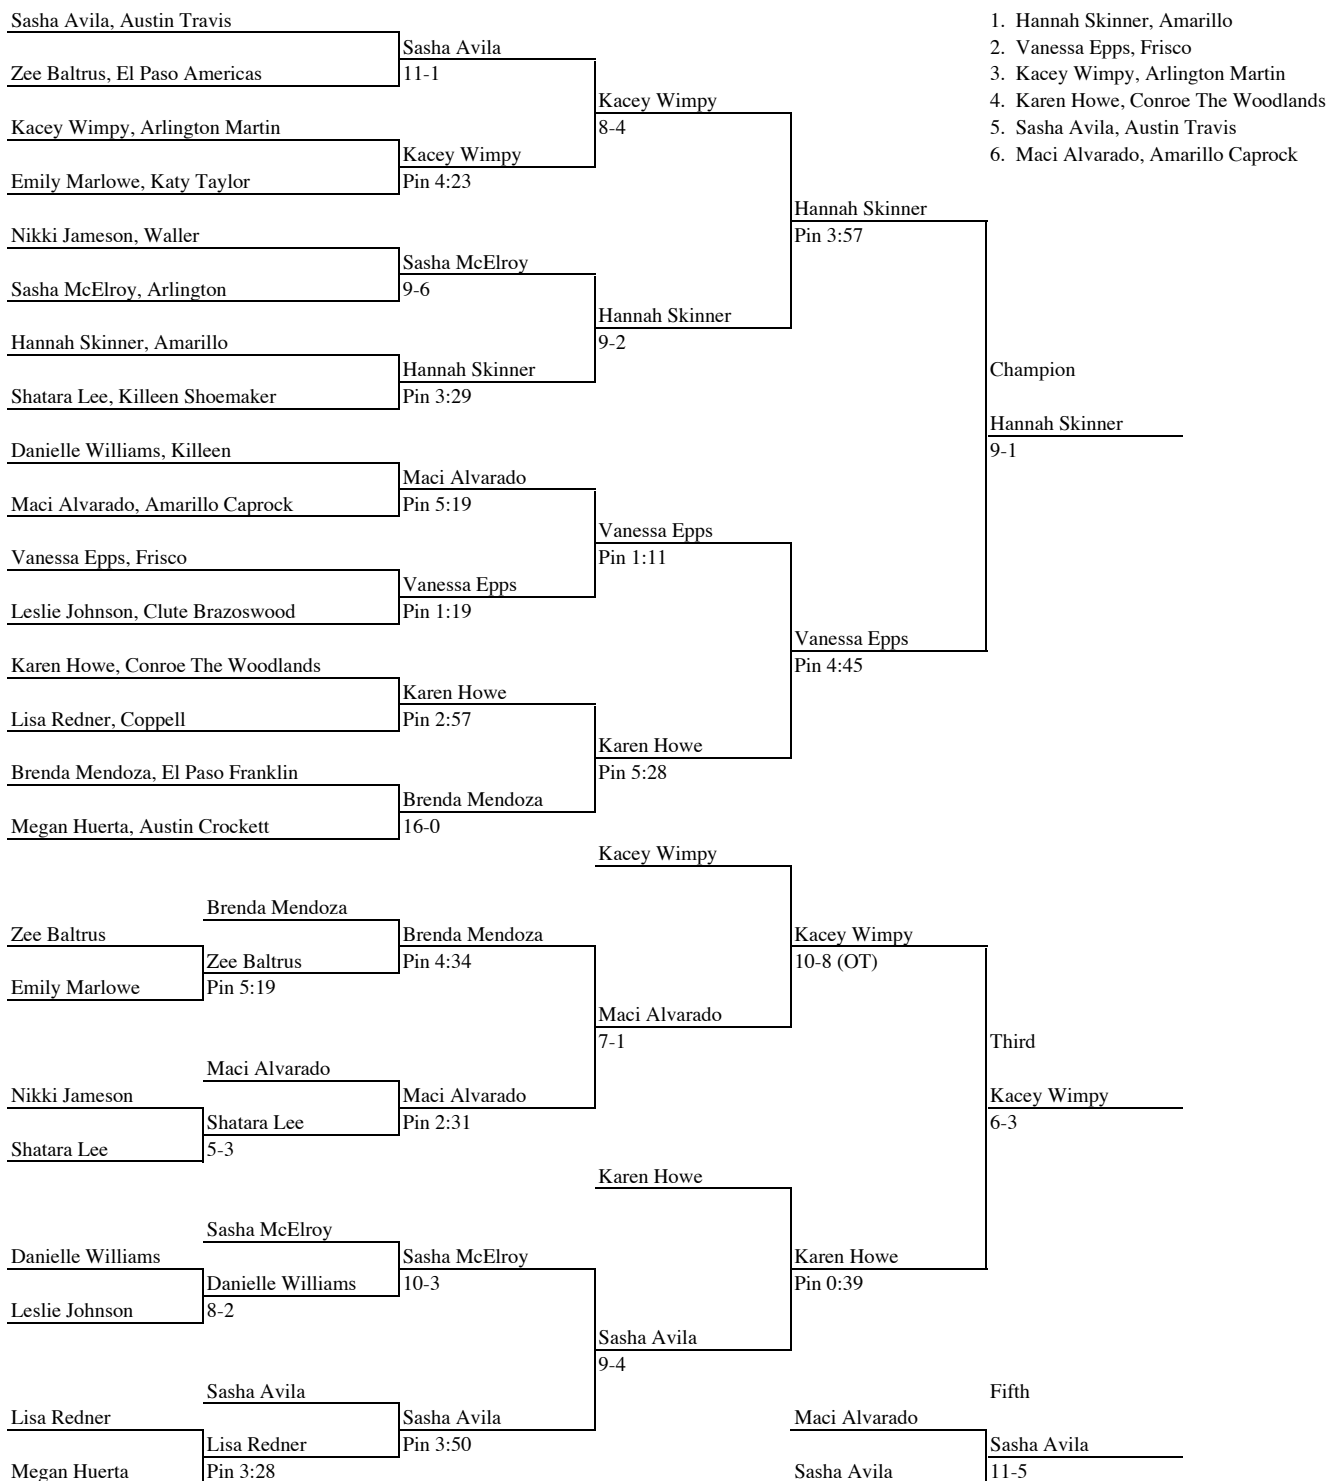

2005 Wrestling Champions 138 Weight Class