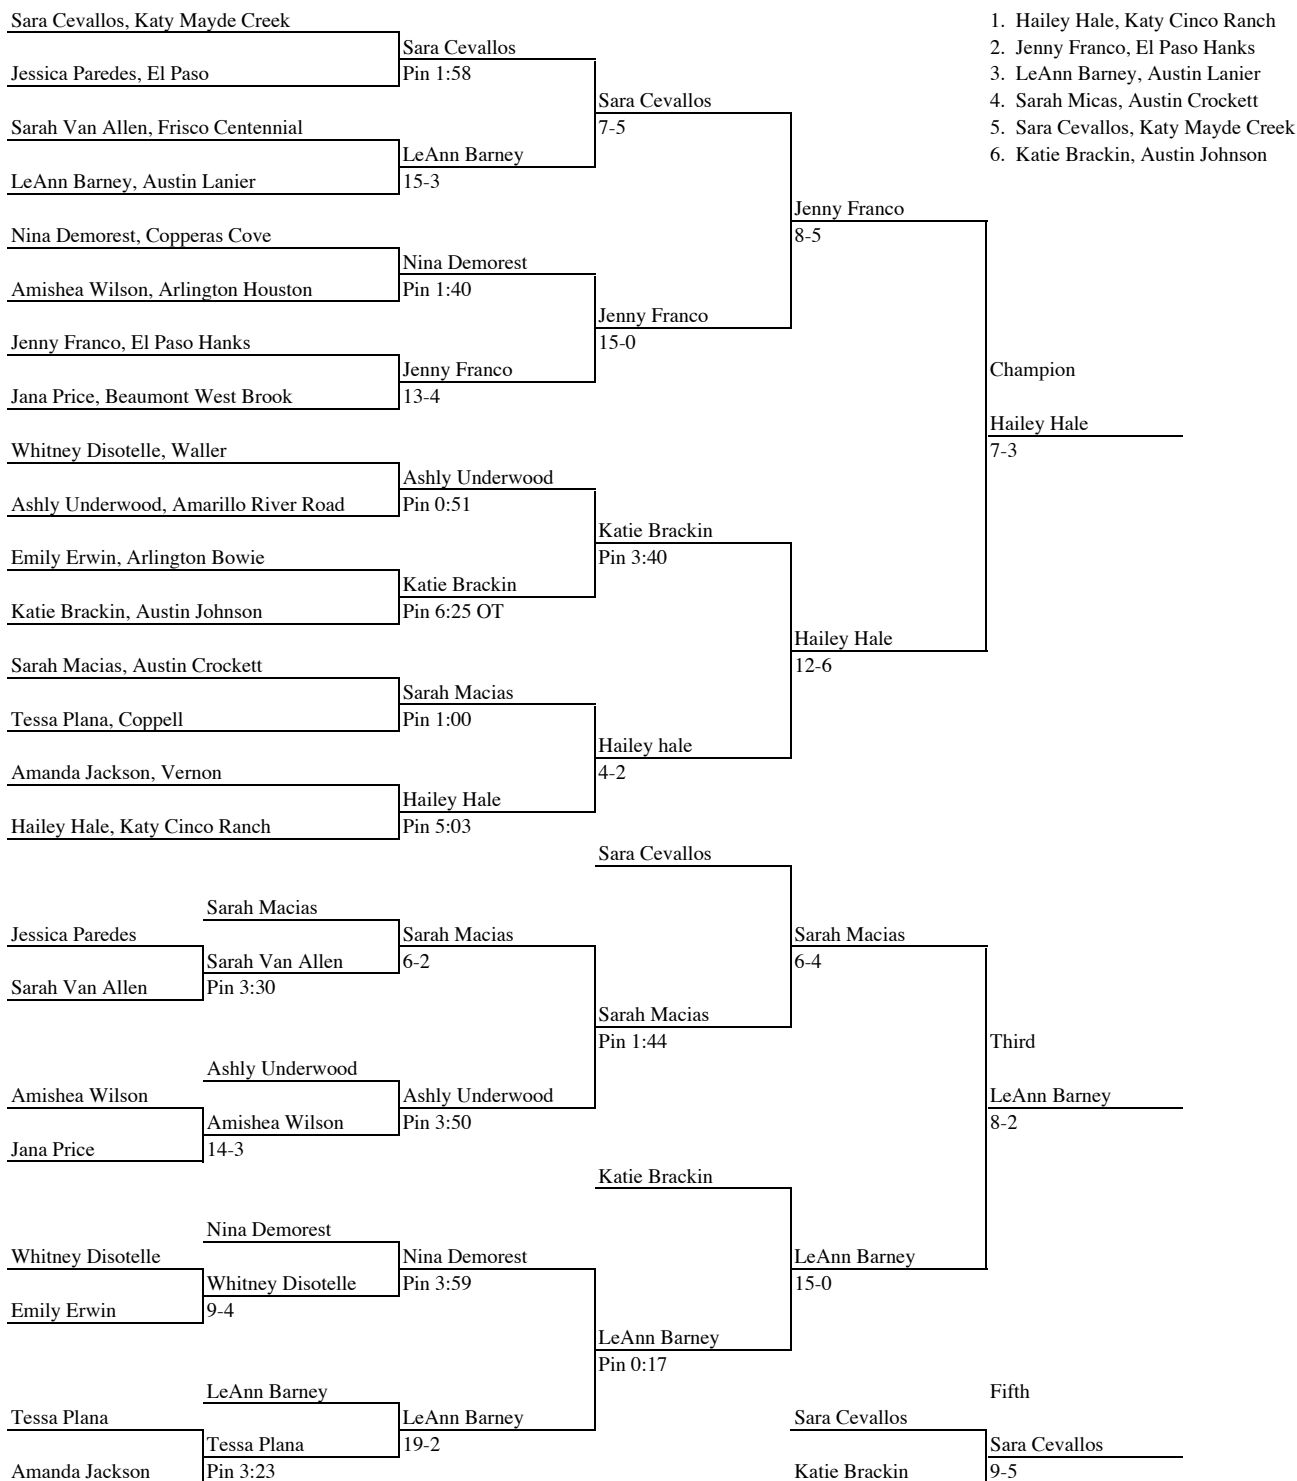

2005 Wrestling Champions 119 Weight Class