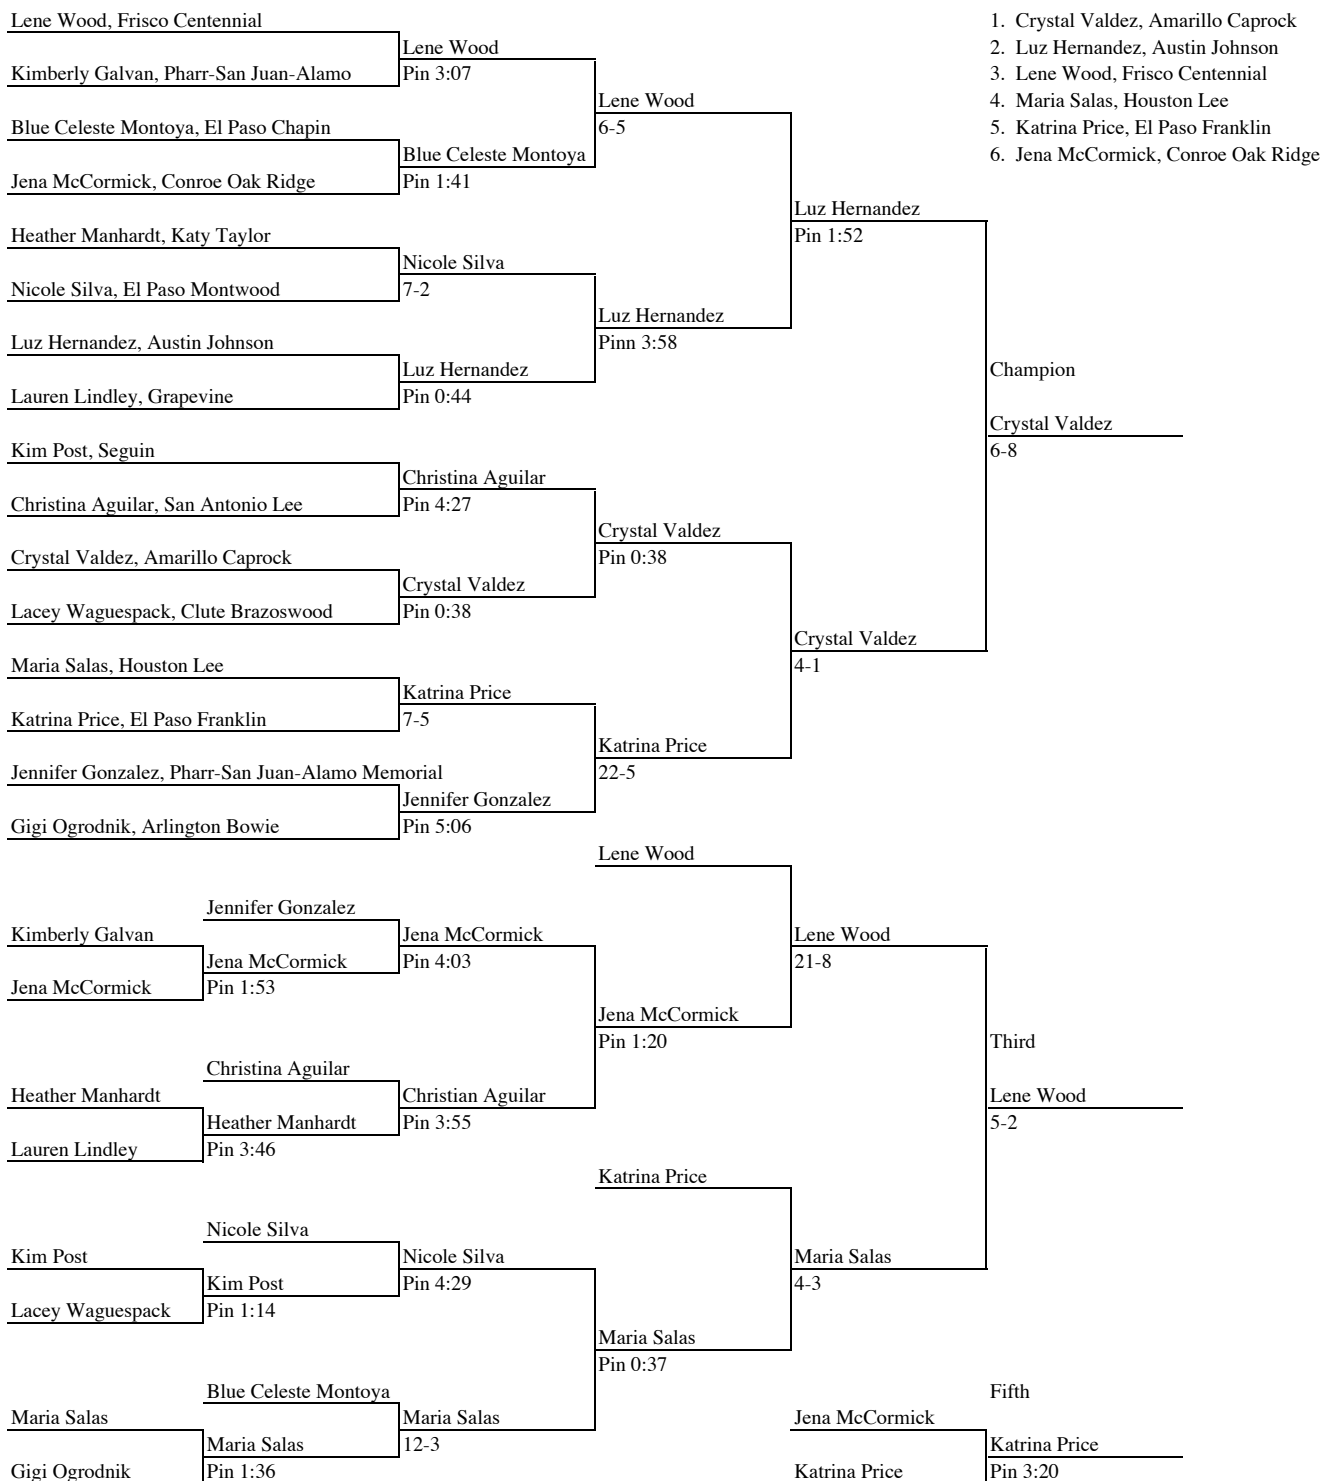

## 2005 Wrestling Champions 95 Weight Class