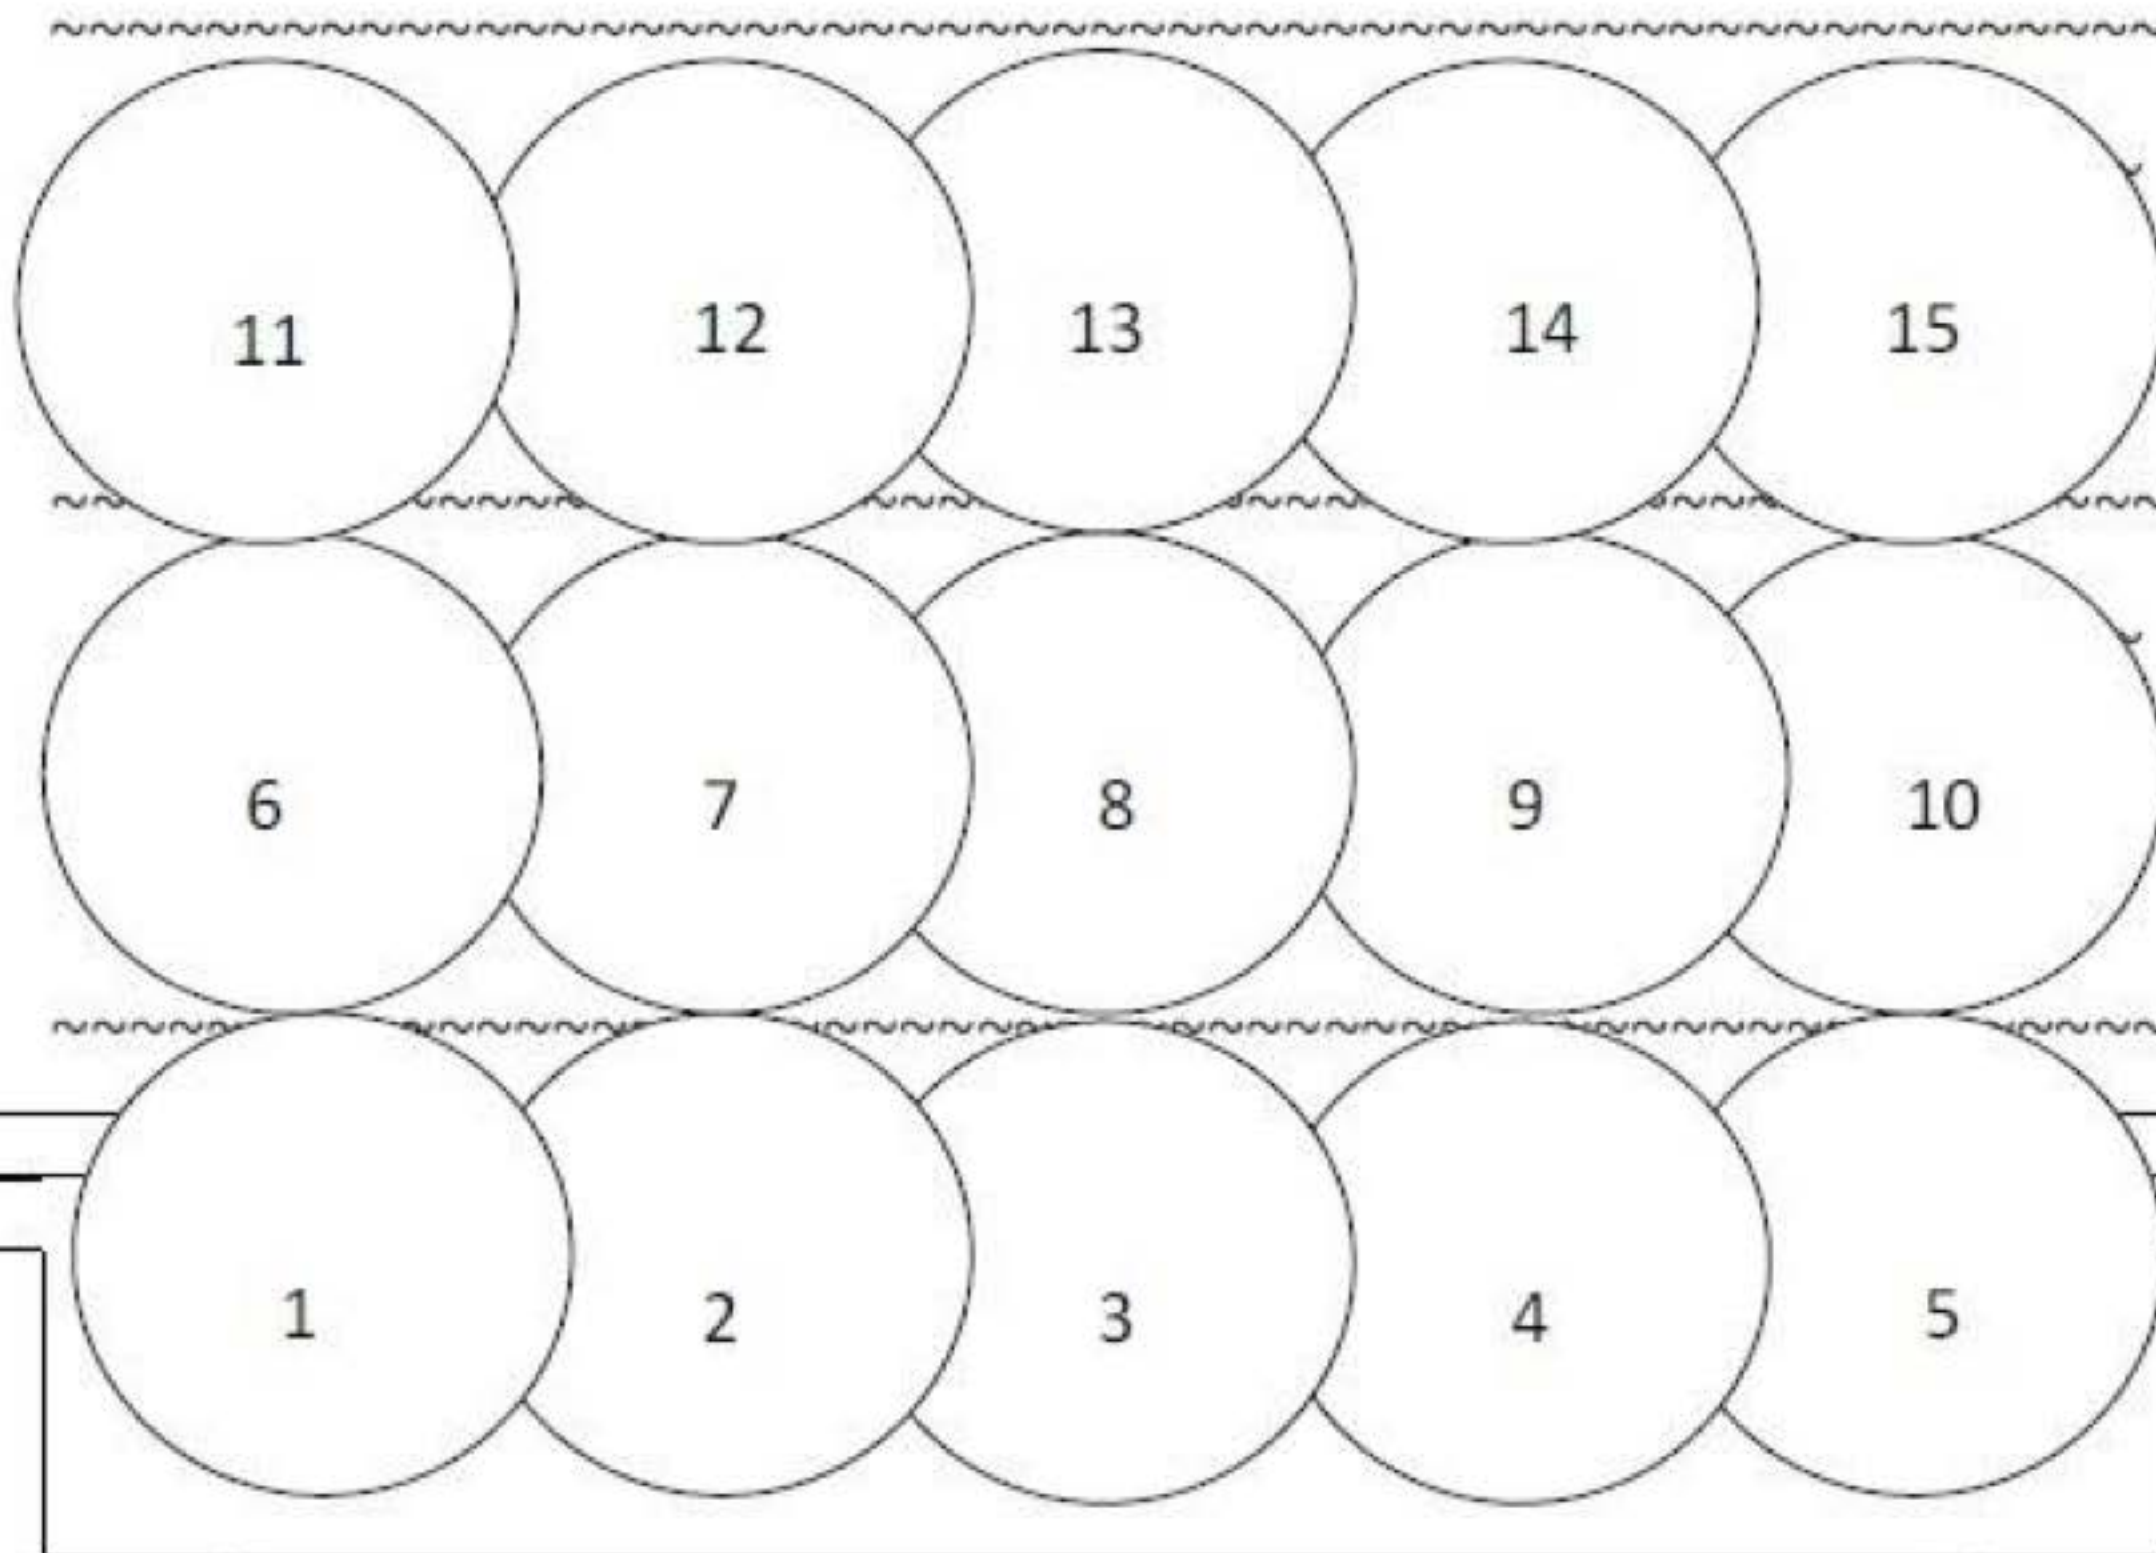

Light Plot & Equipment

- 15 Areas
- 1 Wash
- Blue
- Red
- Amber