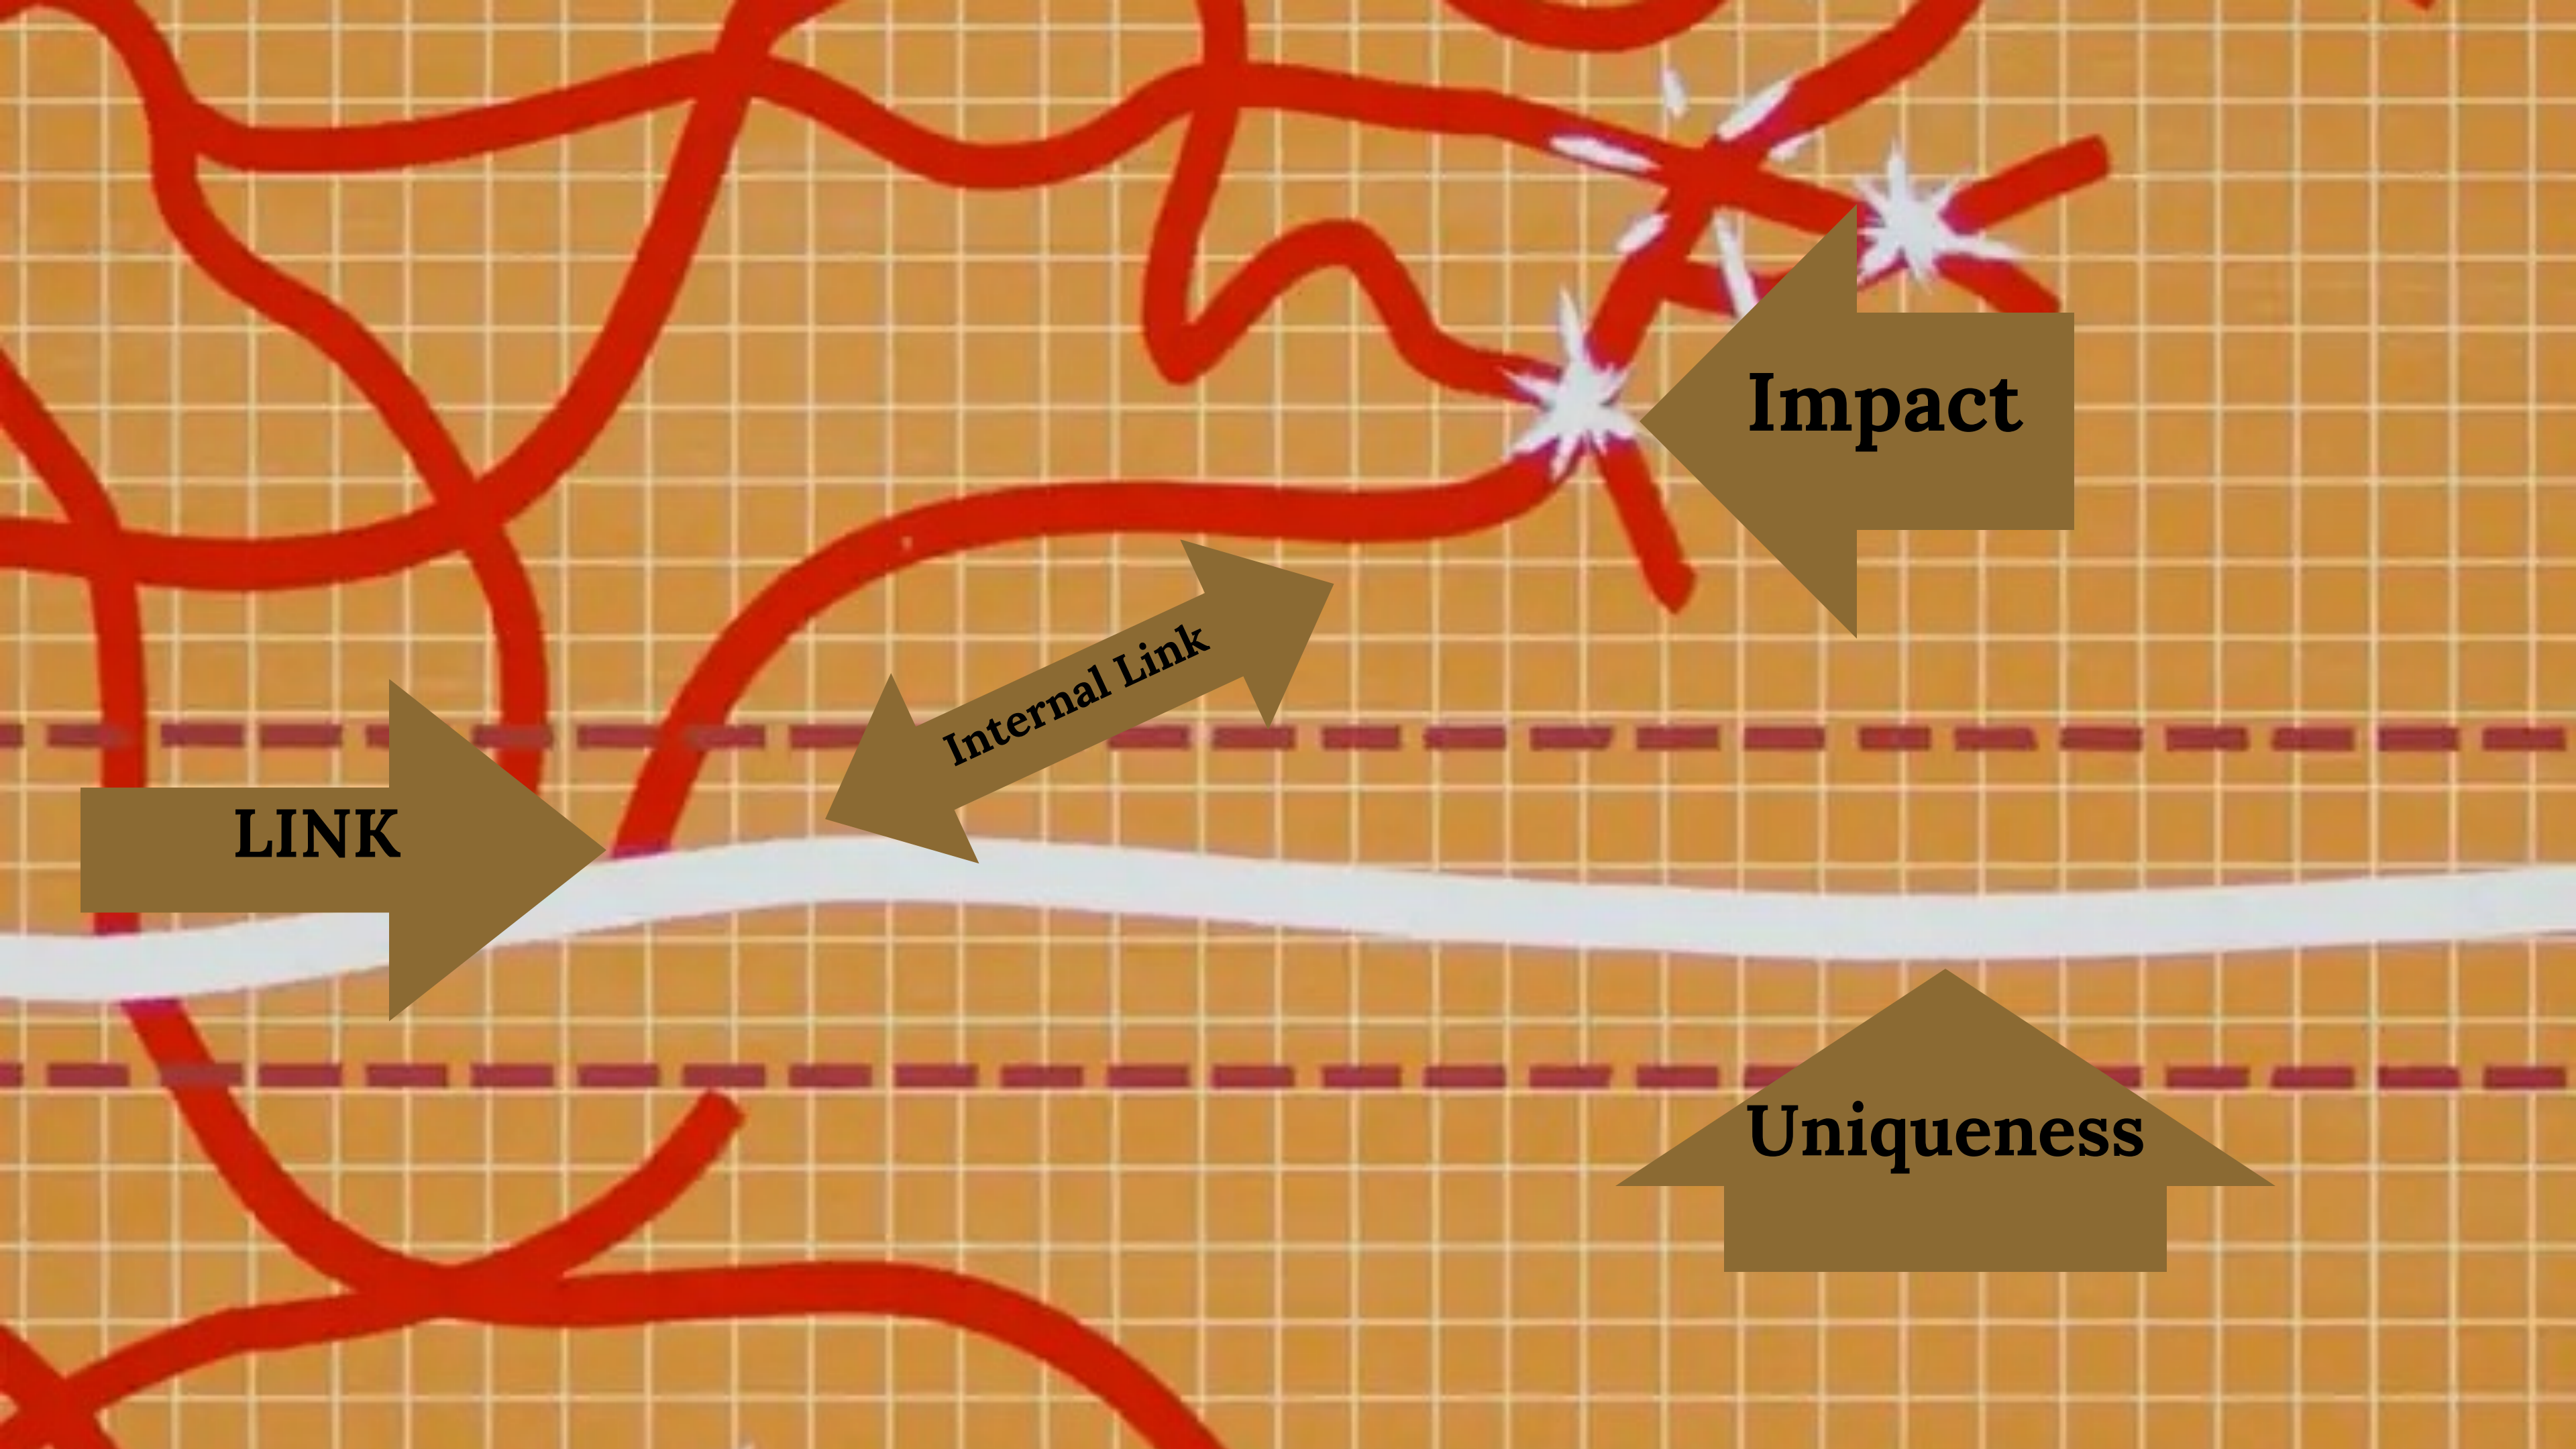

A vintage television set with a dark wood-grain frame. The screen displays a complex, colorful pattern of lines and dots, resembling a timeline or data visualization. The lines are primarily red, yellow, and blue, with some green and purple accents. The dots are small and scattered throughout the pattern. The overall appearance is that of a classic, mid-20th-century television.

THE SACRED TIMELINE

LINK

Internal Link

Impact

Uniqueness