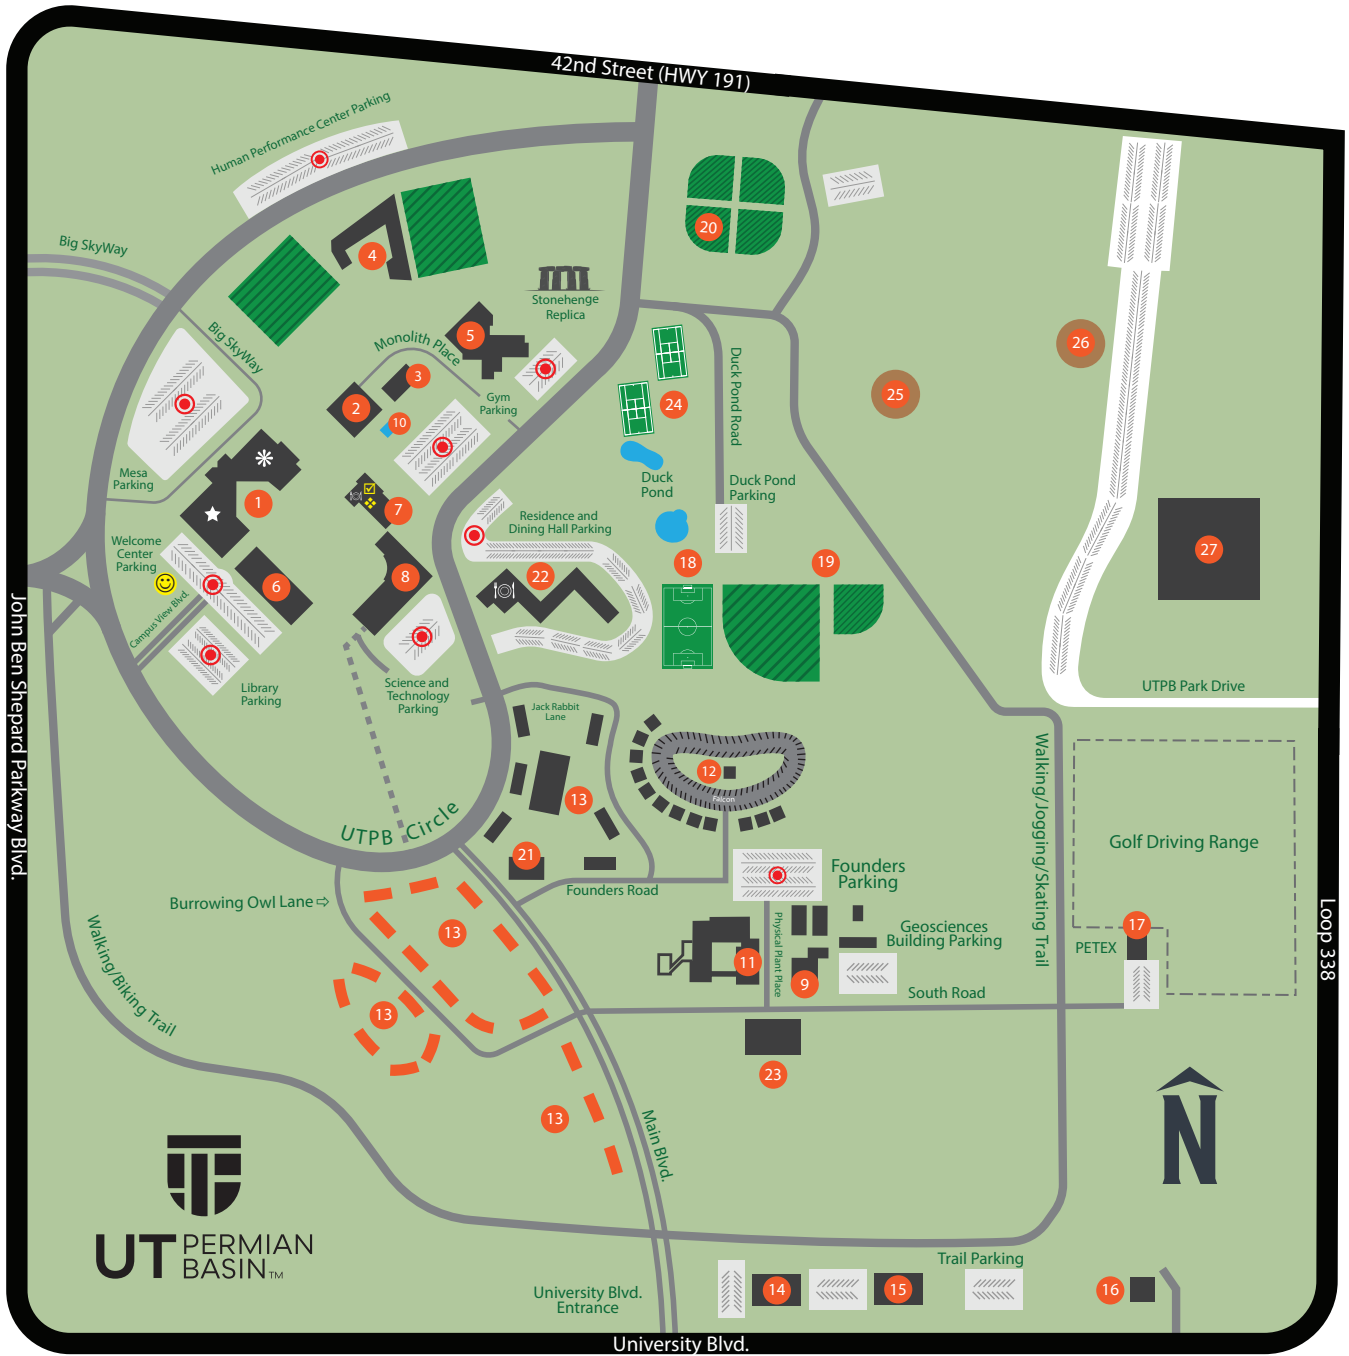

The University of Texas Permian Basin

- 1. Mesa Building
★ Admissions & Financial Aid Offices
✳ Prometric Test Center
☺ Welcome Center
- 2. Gym Complex
- 3. Thermal Energy Plant
- 4. D. Kirk Edwards Family Human Performance Center
- 5. Charles A. Sorber Visual Arts Studios
- 6. J. Conrad Dunagan Library/Lecture Center
- 7. Student Activity Center
UTPB Child Care Center
☕ Starbucks Coffee + Cafe
📖 Blackstone LaunchPad
🔧 Innovation and Makerspace
🎮 Esports/Student Lounge

- 8. Science & Technology Building
- 9. Geosciences Building
- 10. Pool
- 11. Founders Building
Counseling Center
Physical Plant
- 12. Falcon House
(Student Mailboxes)
- 13. Student Housing
- 14. Ellen Noël Art Museum
- 15. Shepperd Leadership Institute and Presidential Archives
- 16. Fire Station 3 (City of Odessa)
- 17. PETEX

- 18. Intramural Field
- 19. Ted & Jan Roden Baseball Field
- 20. Softball Field
- 21. Parker Ranch House
- 22. Residence/Dining Hall ☺
- 23. STEM Academy
- 24. Tennis Center
- 25. Junior League Jurassic Jungle Splash Park
- 26. UTPB Playground
- 27. The Basin Sports Complex at UTPB

-  Buildings
-  Parking
-  Student Housing
-  Sports Fields
-  Visitor Parking
-  Campus Dining

The University of Texas Permian Basin Midland Campus

Buildings

Parking