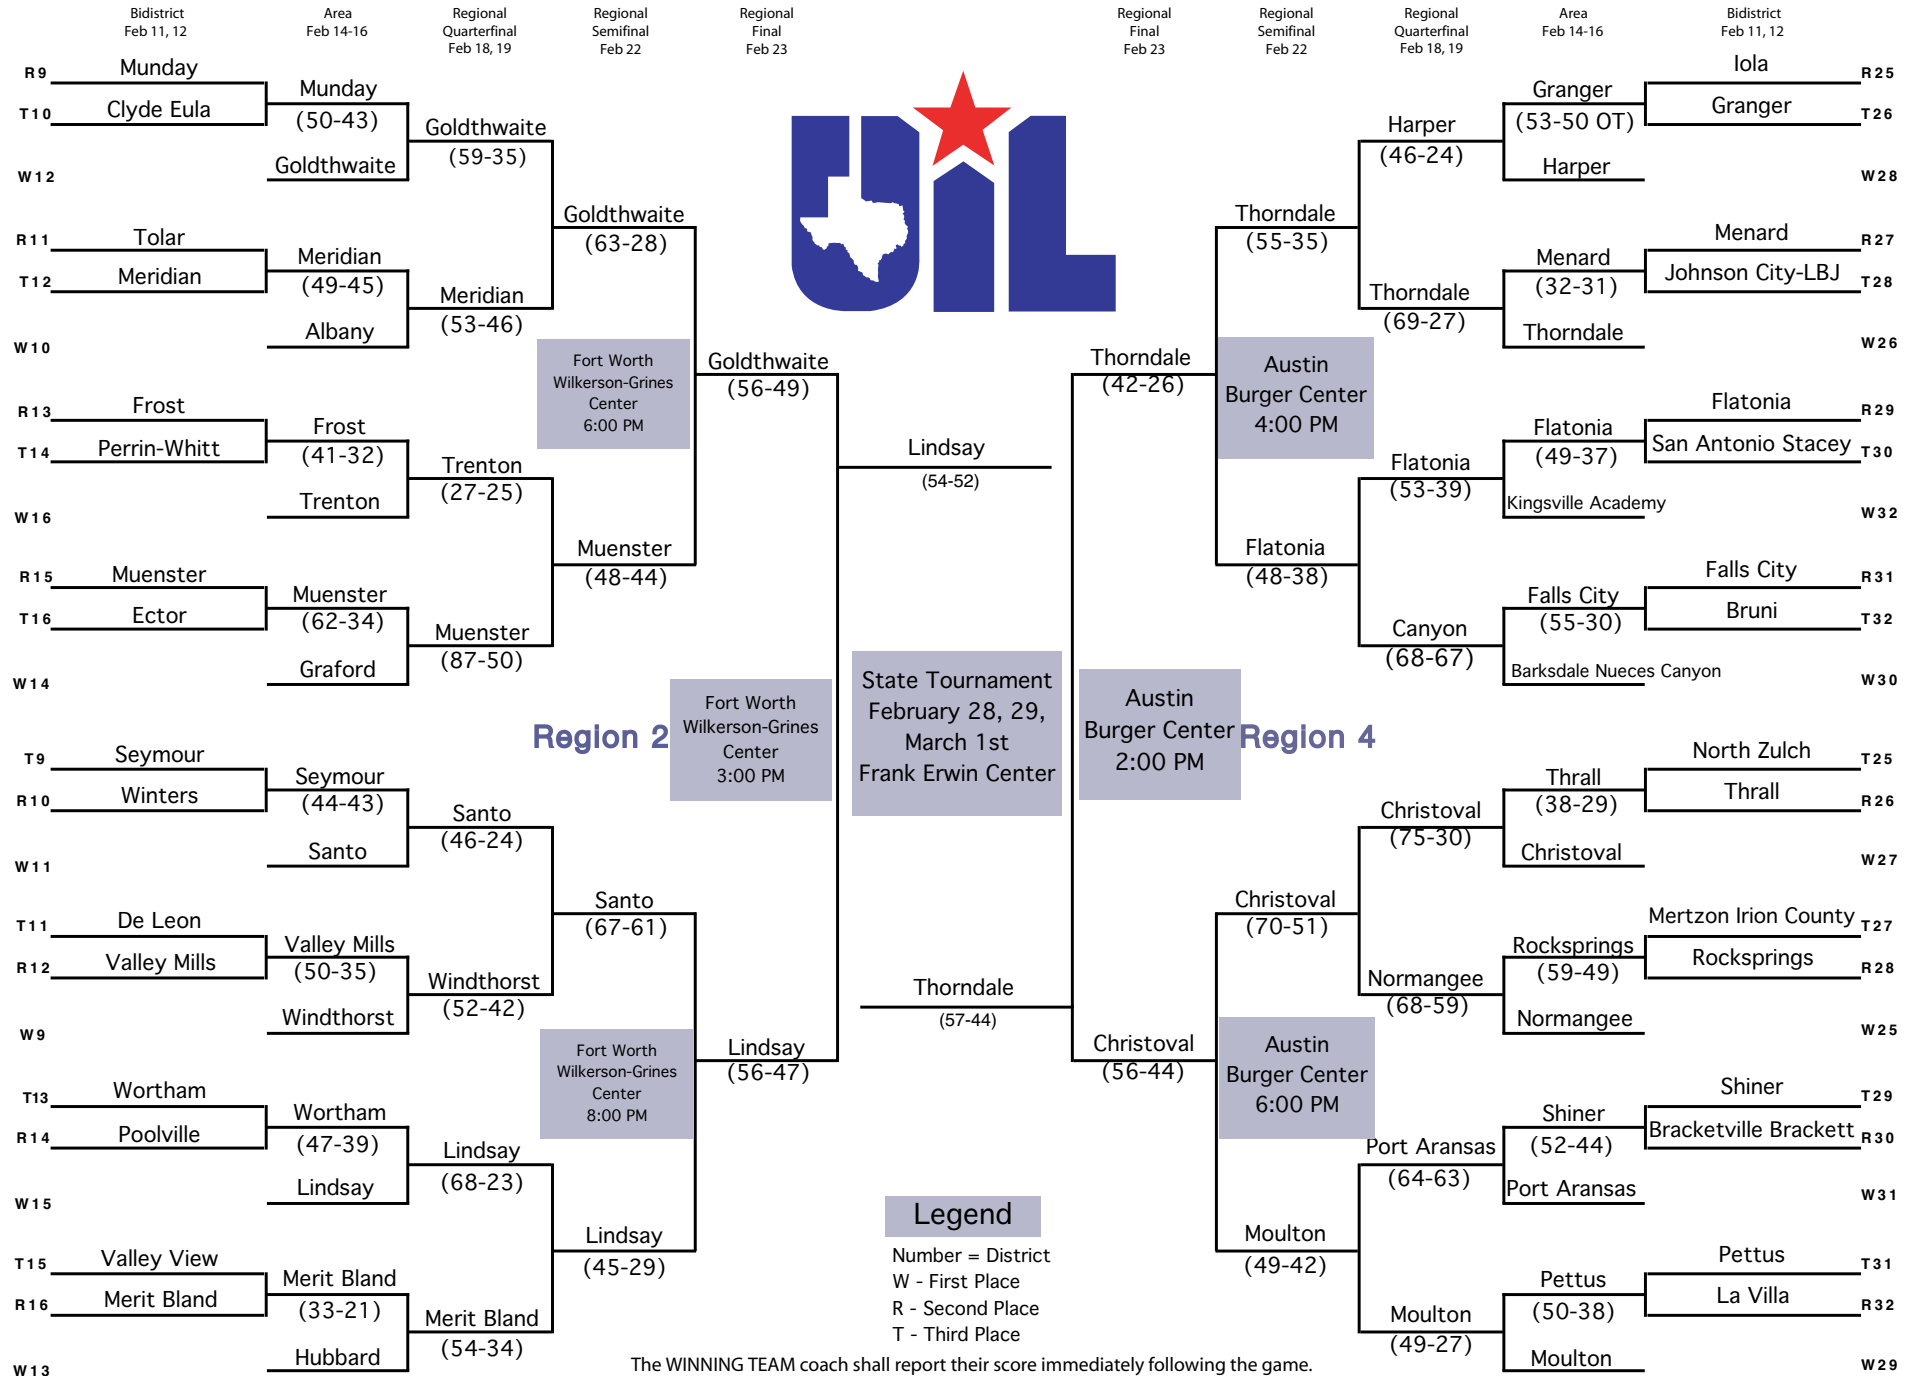

Girls' Basketball Conference 1A Division 1

Girls' Basketball Conference 1A Division 1

Region 2

Region 4

State Tournament
 February 28, 29,
 March 1st
 Frank Erwin Center

Fort Worth
 Wilkerson-Grines
 Center
 3:00 PM